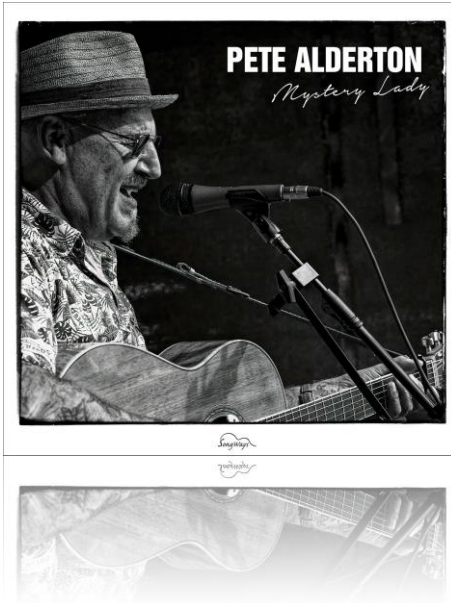

## Pete Alderton Mystery Lady

**New audiophile singer-songwriter blues sounds from the British Paderborn resident with American roots.**

His fans appreciate him for his sometimes velvety, sometimes smoky voice and the sonically excellent productions. Now his fifth album "Mystery Lady" is released on Ozella Music / Songways. Pete Alderton interprets classics and his own songs with verve and feeling and gives them his special touch with the acoustic guitar. "House Of The Rising Sun" sounds like the wild west and lonely travelers, bitter and hopeful at the same time. The classic "Cocaine Lil" is a cozy and almost cheeky title, while "The Dancer" has a romantic and dreamy effect. Fans of Tom Waits, Leonard Cohen and Bob Dylan get their money's worth on the album "Mystery Lady".

### Tracklist

1. **Mystery Lady** 4:22
2. **Hellbound Train** 3:28
3. **The Dancer** (Pete Alderton/Annika Hofgesang) 4:42
4. **Orwell Shores** 3:23
5. **I Would Rather Go Blind\*** (E.Jordan/B. Foster) 5:31
6. **Cocaine Lil'** 3:16
7. **San Francisco Bay Blues\*** (J. Fuller) 3:40
8. **A Short Story** 1:08
9. **The House Of The Rising Sun** 5:21
10. **Red Red Wine (Acoustic Version)** 5:52
11. **Love Lights A Fire** 4:24