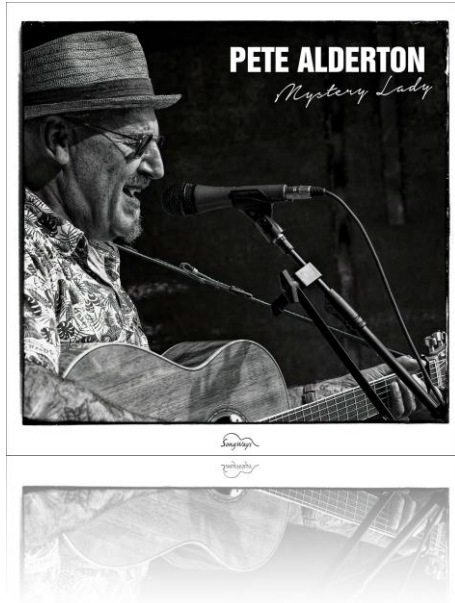

Distribution: USA/Canada: MVD Entertainment Group, D: Galileo MC, UK: Proper, Scandinavia: Border JP: Disk Union

12" Vinyl LP

Pete Alderton Mystery Lady

New audiophile singer-songwriter blues sounds from the British Paderborn resident with American roots.

His fans appreciate him for his sometimes velvety, sometimes smoky voice and the sonically excellent productions. Now his fifth album "Mystery Lady" is released on Ozella Music / Songways. Pete Alderton interprets classics and his own songs with verve and feeling and gives them his special touch with the acoustic guitar. "House Of The Rising Sun" sounds like the wild west and lonely travelers, bitter and hopeful at the same time. The classic "Cocaine Lil" is a cozy and almost cheeky title, while "The Dancer" has a romantic and dreamy effect. Fans of Tom Waits, Leonard Cohen and Bob Dylan get their money's worth on the album "Mystery Lady".

Tracklist

Side A

Mystery Lady 4:22

Hellbound Train 3:28

The Dancer (Pete Alderton/Annika Hofgesang) 4:42

Orwell Shores 3:23

Cocaine Lil' 3:16

San Francisco Bay Blues* (J. Fuller) 3:40