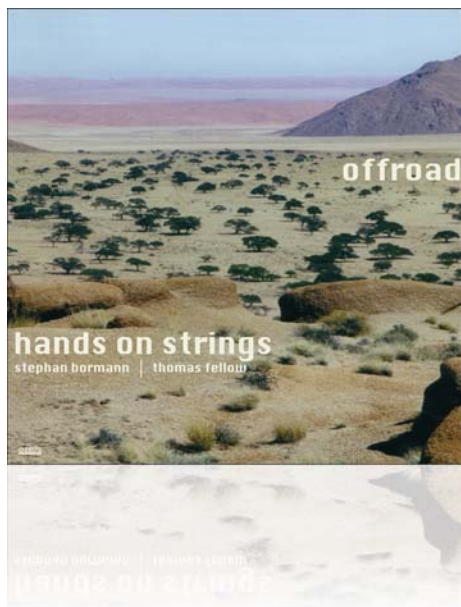

More than two guitars!

CD-Audio

Hands On Strings

Offroad

Virtuoso jazz-guitar soloist **Stephan Bormann** and acoustic "one man band" **Thomas Fellow** (one half of Friend'n'Fellow) combine their musical worlds in "HANDS ON STRINGS", and break every possible cliché one could have about guitar duos with "a sleight of hand".

"They are phantastic!." *Tommy Emmanuel*

"An exciting, haunting mixture." *Jazzpodium*

Tracklist

01 offroad (Bormann/Fellow)	3:38
02 libertango (Astor Piazzolla)*	3:14
03 manha de carnaval (Luiz Bonfa)*	7:50
04 childhood dream (Stephan Bormann)	3:56
05 zulu (Thomas Fellow)	4:02
06 l'isola misteriosa (Gianni Ferrio)*	4:57
07 feria (Stephan Bormann)	4:09
08 oblivion (Astor Piazzolla)*	4:36
09 midnight train (Bormann/Fellow)	5:13
10 loro (Egberto Gismonti)*	2:50
11 Back Home (Thomas Fellow)	5:33

Musicians

Stephan Bormann: acoustic and electric guitars
Thomas Fellow: acoustic guitars
Guests:
Christin Claas: vocals
Volker Schlott: sax

Artist	Hands On Strings
Title	Offroad
Label	Ozella/Ozella Music
Catalogue #	OZ 012 CD
Street Date	USA/Canada 07.08.2007
EAN	4038952000126
File under	acoustic guitar/world/jazz/contemporary instrumental
Promotion	Ozella Music